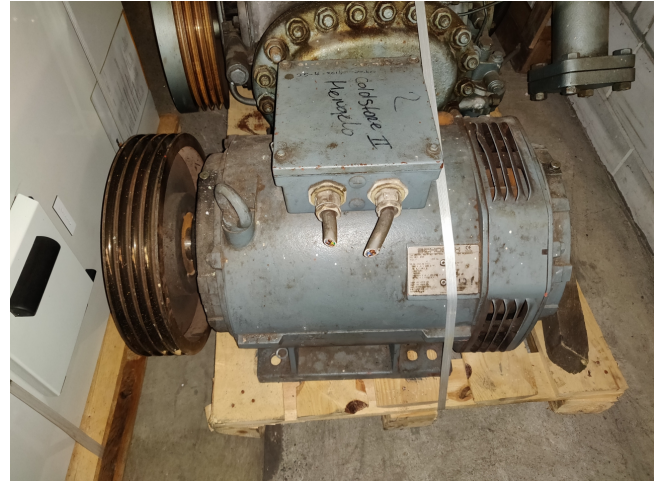

Schorch KN7200L-BB01B

Specifications

Marke	Schorch
Art	KN7200L-BB01B
kW	45
RPM	1460
50 Hz / 60 Hz	50 and 60 Hz
Stock	1

Description

Used Schorch KN7200L-BB01B

Used but in good condition a Schorch electromotor type KN7200L-BB01B with 45 kW and 1460 RPM at 50Hz and 52kW and 1760 RPM at 60Hz.